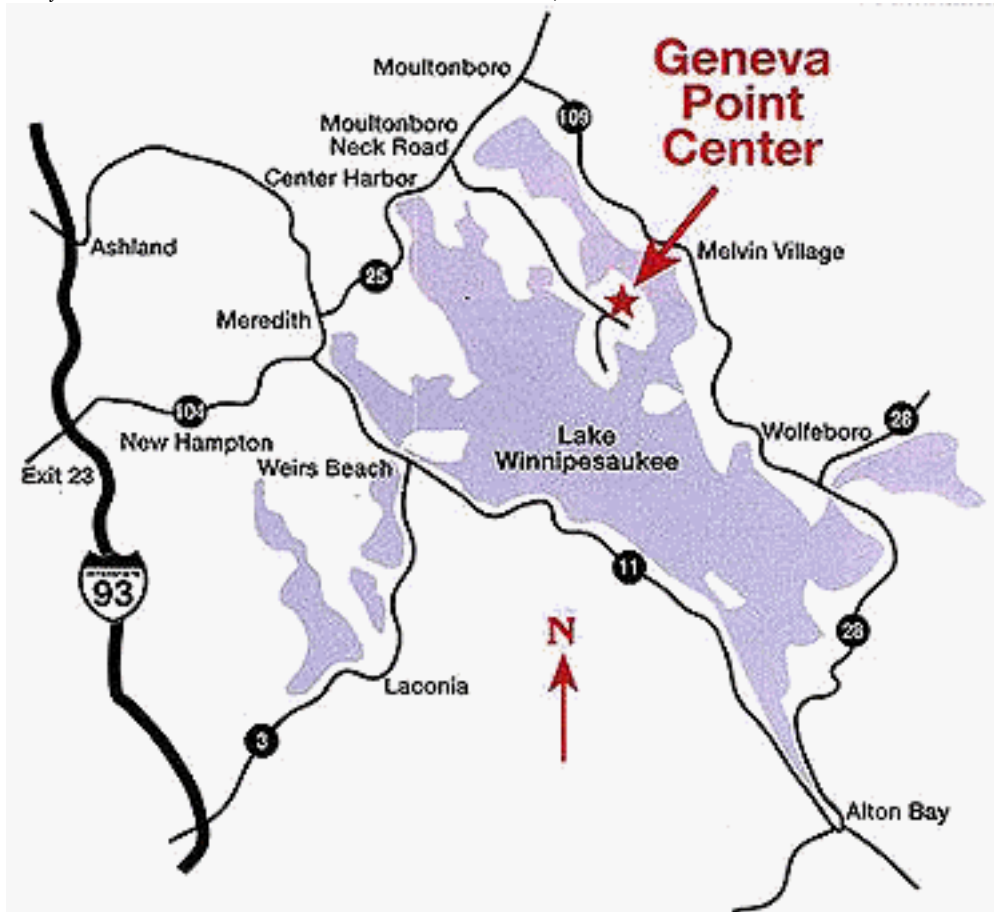

Directions to Geneva Point Center

From the south, take I-93 North to exit 23 and turn right onto route 104 for 9 miles. At the junction of Route 104 and U.S. Route 3, take a left onto

Route 3 for approximately 1 mile. At the traffic lights in Meredith, bear right onto Route 25 (stay on Route 25) for 8 miles. Take a right onto Moultonboro Neck Road at the traffic lights (just beyond the Service Station) and travel for 5.7 miles. Bear left at fork in the road. Turn left onto Geneva Point Road and follow to the Geneva Point Center entrance sign.

Driving address: 108 Geneva Point Rd, Moultonboro, NH